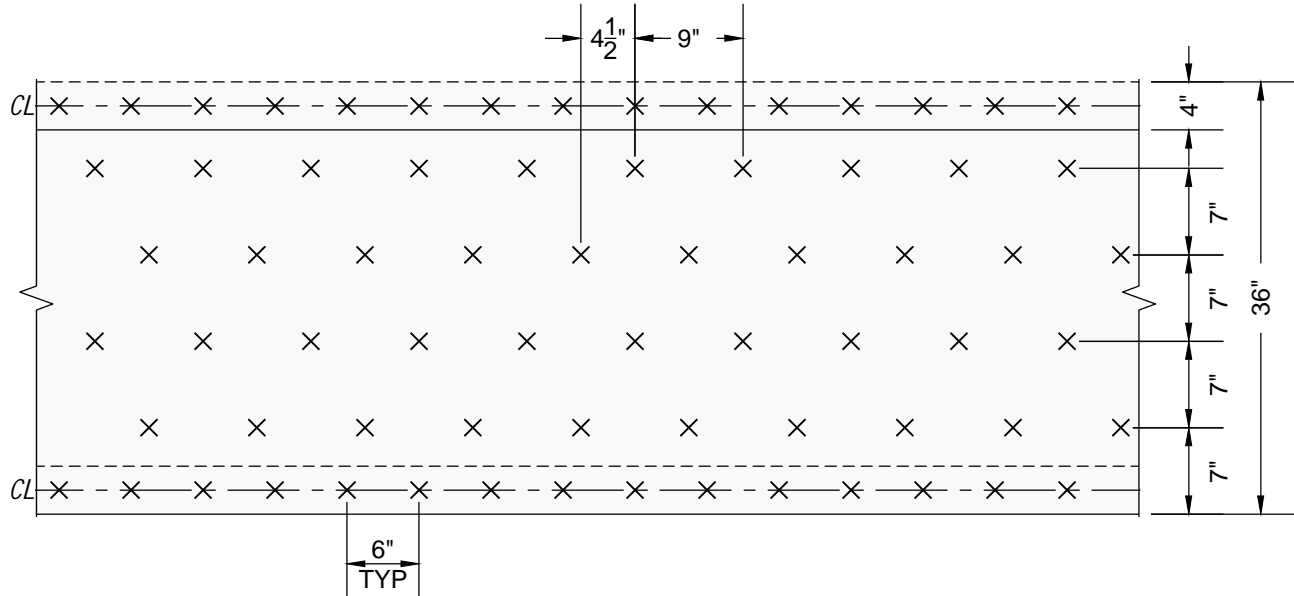

FASTENER PATTERN CORNER ZONE

(180) FASTENERS PER SQUARE

FASTENER PATTERN - Corner Zone
(180) Fasteners per Square

NOTES:

1. Above pattern is a genetic layout and not project specific.
2. Polyglass approved fasteners only to be used.

POLYGLASS

polyglass.us

1111 West Newport Center Drive
Deerfield Beach, FL 33442
Technical Service: (866) 794-9659
technical@polyglass.com

Description:

BASE SHEET FASTENER PATTERN PER ZONE

NOT DRAWN TO SCALE